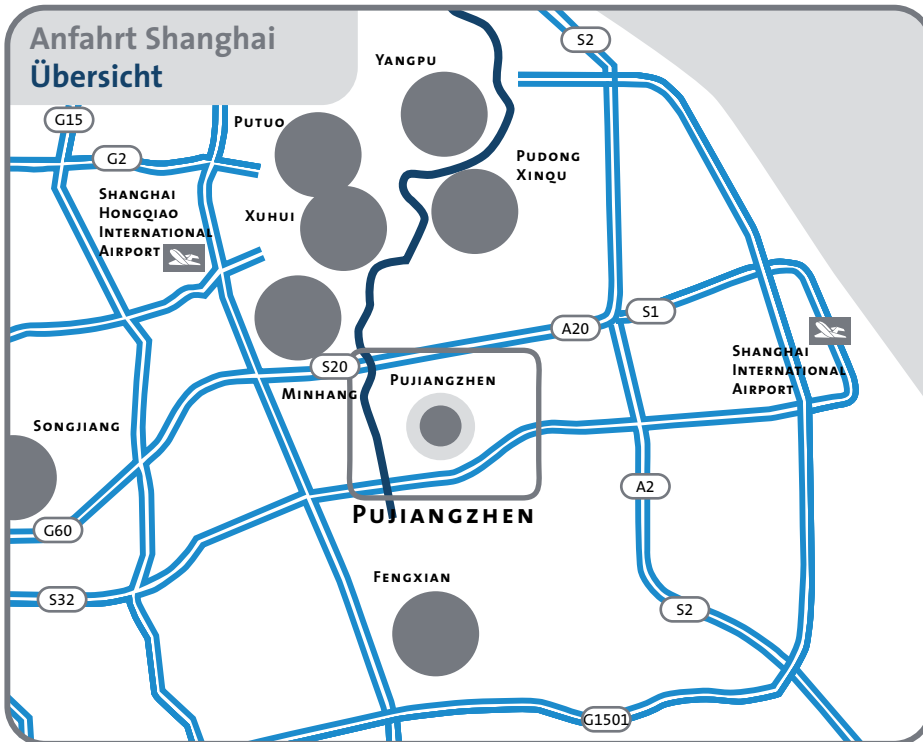

ixetic Automotive Components Trading (Shanghai) Co., Ltd.

Building 7-A,  
No. 3585 San Lu Road,  
Pujiang Industrial Zone,  
Minhang District  
201114 Shanghai  
P.R. China

Phone: 0086-139-1638-6598  
www.ixetic.com